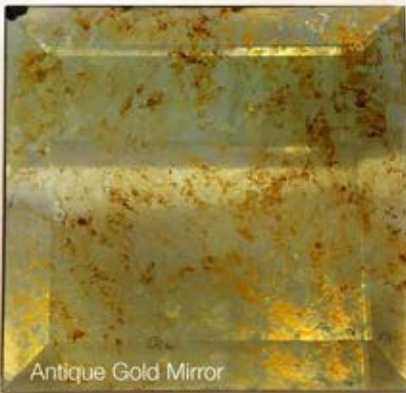

Mirror Types

E: sales@parglass.co.uk

T: 020 8998 9901